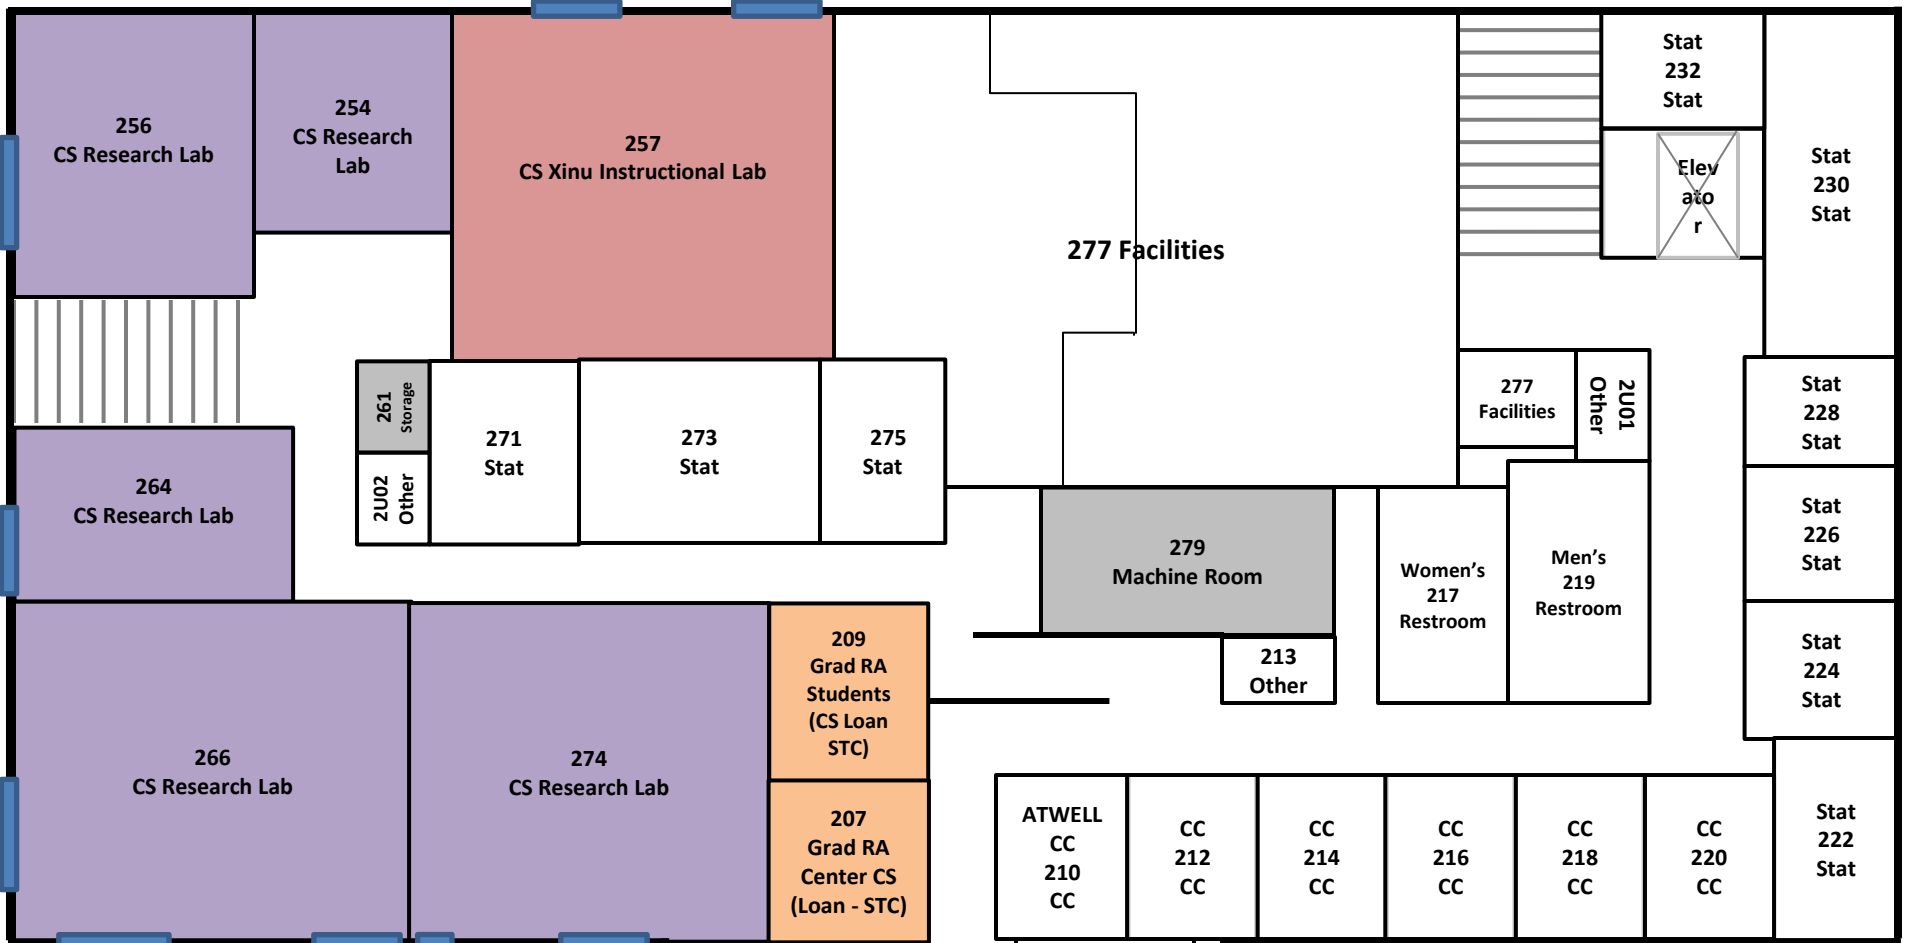

# HAAS Hall – Second Floor

Faculty Office
Staff/Visitor Office
Grad Research Lab
Grad TA Offices/Help Center
Instructional Lab
CS Break Room
Misc Rooms