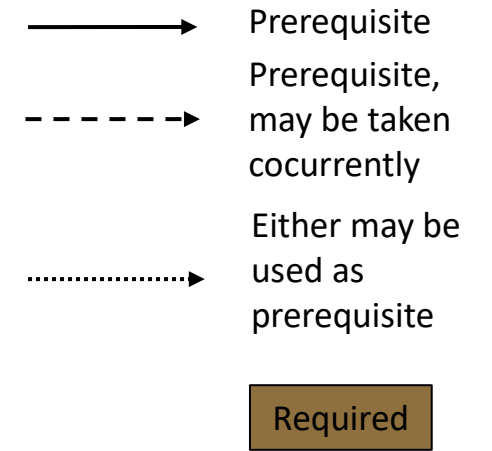

Artificial Intelligence Prerequisite Flowchart – Technical Classes *effective Fall 2024*

A grade of 'C' or better is required for all CS course prerequisites, regardless of department

*indicates a course requires prerequisites outside of the CS department