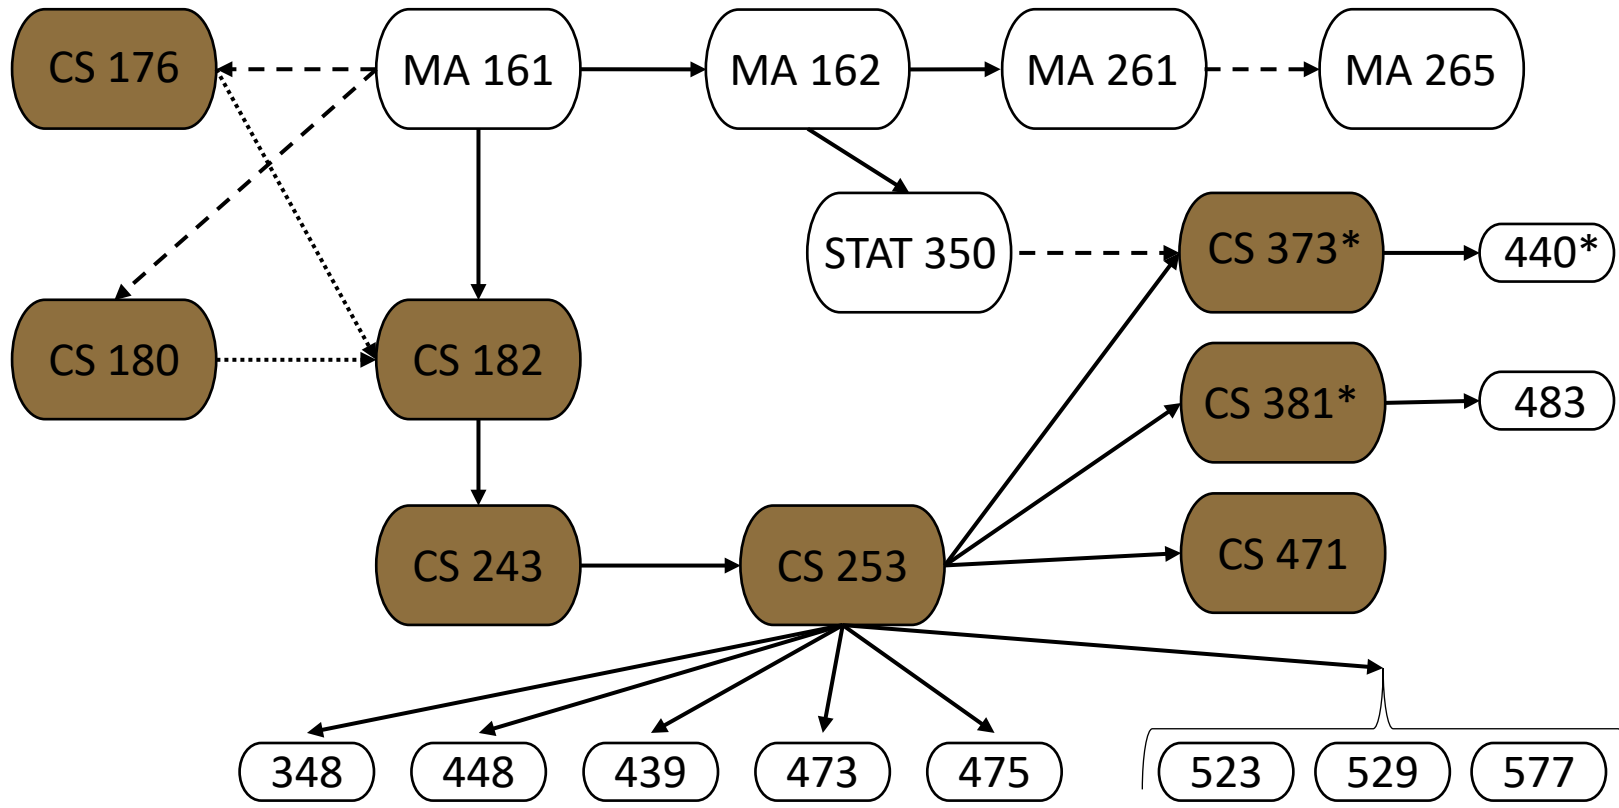

Artificial Intelligence Prerequisite Flowchart – Technical Classes *effective Fall 2024*

A grade of 'C' or better is required for all CS course prerequisites, regardless of department

*indicates a course requires prerequisites outside of the CS department

See advisor for more info

- Either CS 176 or 180 can be used as a pre-req for CS 182
- CS 182 requires a C or better in MA 161
- CS 373 and CS 381 have additional MA/STAT pre- and co-reqs
- CS 440 has additional STAT pre-reqs